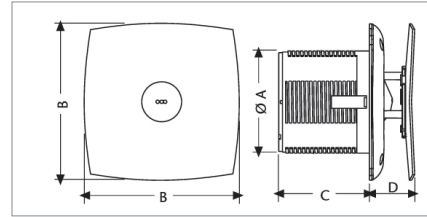

TECHNICAL DATA

DIMENSION INFORMATION (MM)

Models	A	B	C	D
SD150	148	194	120	38 (max)
WhisperVent	240	290	172	98
WhisperVent	240	290	172	98

▶ Dimensions - Designer Simx

▶ Dimensions - WhisperVent

TECHNICAL SPECIFICATION