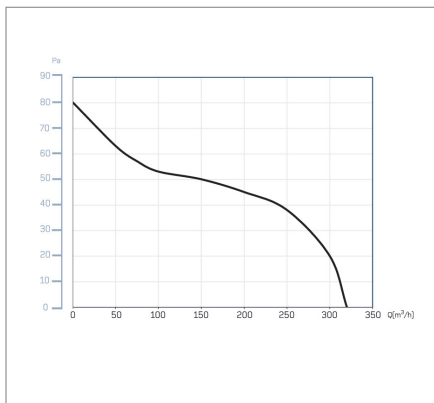

▶ Performance - Designer Simx