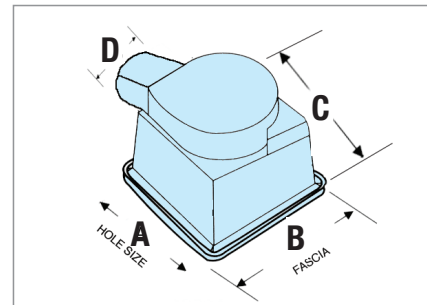

TECHNICAL DATA

DIMENSION INFORMATION (MM)

Models	A	B	C	D
SD150	148	194	120	38 (max)
WhisperVent	240	290	172	98
WhisperVent	240	290	172	98

▶ Dimensions - Designer Simx

▶ Dimensions - WhisperVent

TECHNICAL SPECIFICATION