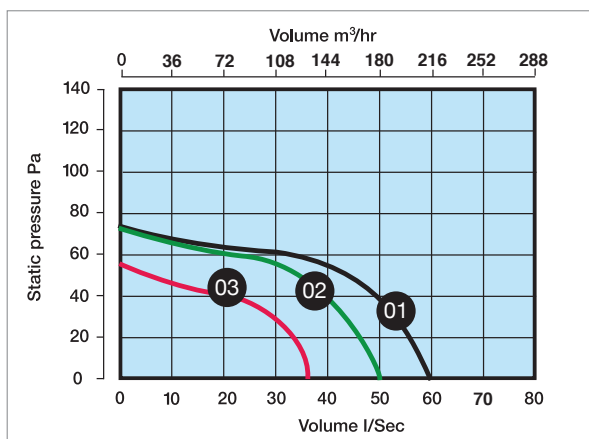

▶ Dimensions - PS Heat 'n Vent 2

▶ Dimensions - Classic Heat 'n Vent

▶ Dimensions - Classic 2 Heat 'n Light

## TECHNICAL SPECIFICATION

Models	PS Heat 'n Vent 4	PS Heat 'n Vent 2	Heat 'n Vent 2	2 Heat 'n Light
Power	220 - 240V	220 - 240V	220 - 240V	220 - 240V
Fan	Centrifugal	Centrifugal	Centrifugal	-
Fan Performance	60 l/s, 216m³/hr	50 l/s, 180m³/hr	35 l/s, 126m³/hr	-
Heat Lamps	4 x 275W	2 x 275W	2 x 275W	2 x 275W
Light	GU10 Halogen	GU10 Halogen	GLES	GLES
Total Wattage	1180W	635W	670W	650W
Light Wattage	50W	50W	100W	100W
Switch Plate	4 sw. (supplied)	3 sw. (supplied)	3 sw. (supplied)	2 sw. (supplied)
Warranty	5 Years	5 Years	5 Years	5 Years

▶ Performance Graph