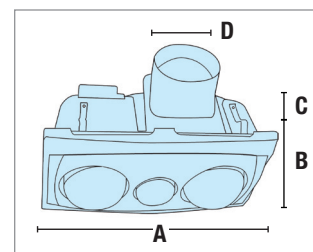

▶ Dimensions - Classic 2 Heat 'n Light

TECHNICAL SPECIFICATION

Models	PS Heat 'n Vent 4	PS Heat 'n Vent 2	Heat 'n Vent 2	2 Heat 'n Light
Power	220 - 240V	220 - 240V	220 - 240V	220 - 240V
Fan	Centrifugal	Centrifugal	Centrifugal	-
Fan Performance	60 l/s, 216m³/hr	50 l/s, 180m³/hr	35 l/s, 126m³/hr	-
Heat Lamps	4 x 275W	2 x 275W	2 x 275W	2 x 275W
Light	GU10 Halogen	GU10 Halogen	GLES	GLES
Total Wattage	1180W	635W	670W	650W
Light Wattage	50W	50W	100W	100W
Switch Plate	4 sw. (supplied)	3 sw. (supplied)	3 sw. (supplied)	2 sw. (supplied)
Warranty	5 Years	5 Years	5 Years	5 Years