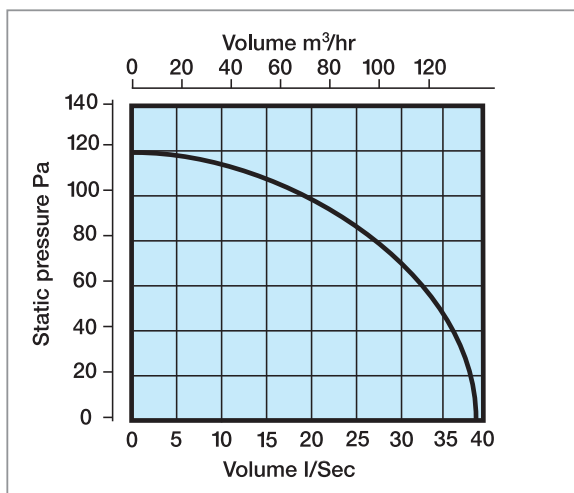

▶ Performance - ELLP125