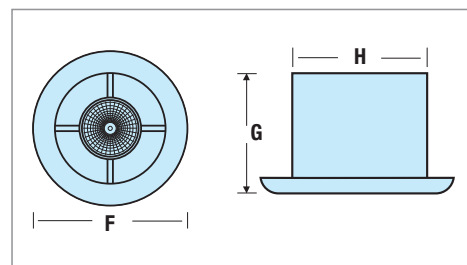

TECHNICAL DATA

DIMENSION INFORMATION (MM)

Models	A	B	C	D	E	F	G	H
ELLP125	155	125	125	195	258	165	80	110
ELLP150	200	143	170	185	-	200	80	148

▶ Dimensions - ELLP125 Fan

▶ Dimension - ELLP150 Fan

▶ Dimensions - ELLP Extract-a-lite Diffuser

TECHNICAL SPECIFICATION

Models	ELLP125	ELLP150
Fan	CFD225	WhisperVent
Power	220 - 240V	220 - 240V
Fan Performance	39 l/s, 140m ³ /hr	94 l/s, 340m ³ /hr
Fan Wattage	20W	46W
Maximum Pressure	120 Pa	160 Pa
Fan Speed	1400 rpm	2750 rpm
Light	12V 50W Halogen	12V 50W Halogen
Total Wattage	99W	96W
Sound Level	45 dB(A)	38 dB(A)
Max. Operating Temp	50°C	80°C
IP Rating	IPX4	IPX2