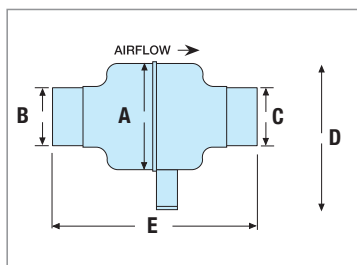

TECHNICAL DATA

DIMENSION INFORMATION (MM)

Models	A	B	C	D	E	F	G	H
ELLP125	155	125	125	195	258	165	80	110
ELLP150	200	143	170	185	-	200	80	148

▶ Dimensions - ELLP125 Fan

▶ Dimension - ELLP150 Fan

▶ Dimensions - ELLP Extract-a-lite Diffuser

TECHNICAL SPECIFICATION

Models	ELLP125	ELLP150
Fan	CFD225	WhisperVent
Power	220 - 240V	220 - 240V
Fan Performance	39 l/s, 140m ³ /hr	94 l/s, 340m ³ /hr
Fan Wattage	20W	46W
Maximum Pressure	120 Pa	160 Pa
Fan Speed	1400 rpm	2750 rpm
Light	12V 50W Halogen	12V 50W Halogen
Total Wattage	99W	96W
Sound Level	45 dB(A)	38 dB(A)
Max. Operating Temp	50°C	80°C
IP Rating	IPX4	IPX2