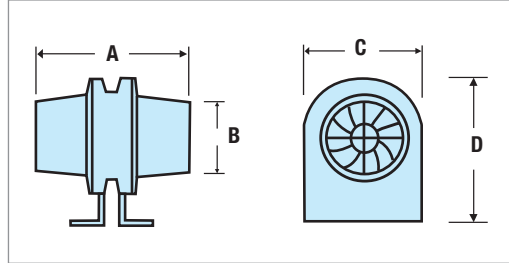

TECHNICAL DATA

DIMENSION INFORMATION (MM)

Models	A	B	C	D	E
SFLP125	155	125	125	195	258
SFLP150	200	143	170	185	-

▶ Dimensions - SFLP125

▶ Dimensions - SFLP150

TECHNICAL SPECIFICATION

Models	SFLP125	SFLP150
Fan	CFD225	WhisperVent
Power	220 - 240V	220 - 240V
Fan Performance	39 l/s, 140m ³ /hr	94 l/s, 340m ³ /hr
Fan Wattage	20W	46W
Maximum Pressure	120 Pa	160 Pa
Fan Speed	1400 rpm	2750 rpm
Sound Level	45 dB(A)	38 dB(A)
Max. Operating Temp	50°C	80°C
IP Rating	IPX4	IPX2