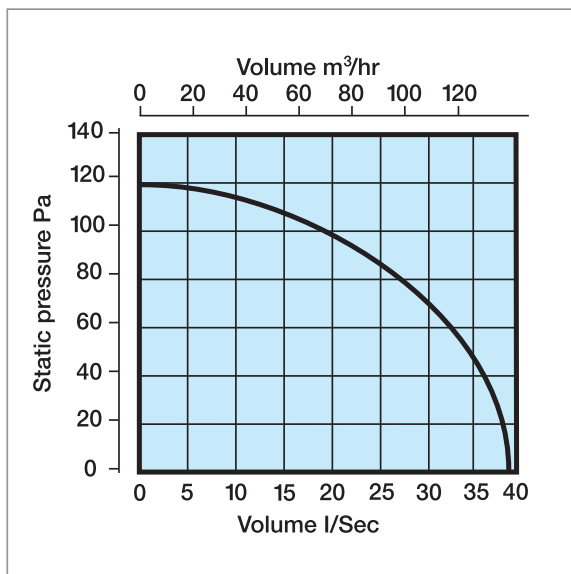

▶ Performance - SFLP125