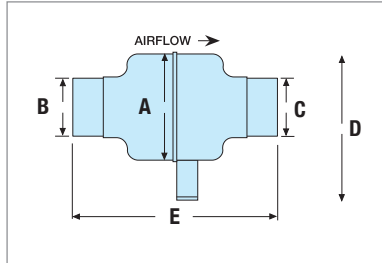

TECHNICAL DATA

DIMENSION INFORMATION (MM)

Models	A	B	C	D	E
SFLP125	155	125	125	195	258
SFLP150	200	143	170	185	-

▶ Dimensions - SFLP125

▶ Dimensions - SFLP150

TECHNICAL SPECIFICATION

Models	SFLP125	SFLP150
Fan	CFD225	WhisperVent
Power	220 - 240V	220 - 240V
Fan Performance	39 l/s, 140m ³ /hr	94 l/s, 340m ³ /hr
Fan Wattage	20W	46W
Maximum Pressure	120 Pa	160 Pa
Fan Speed	1400 rpm	2750 rpm
Sound Level	45 dB(A)	38 dB(A)
Max. Operating Temp	50°C	80°C
IP Rating	IPX4	IPX2