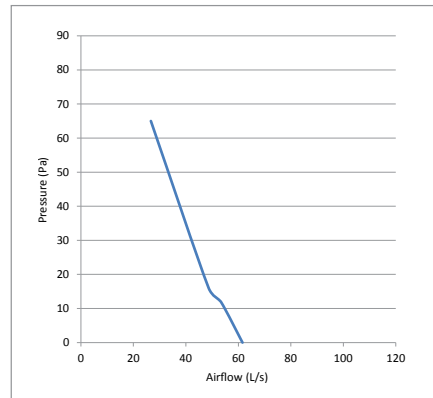

TECHNICAL DATA

DIMENSION INFORMATION (mm)

Models	A	B	C
FAN0529-FAN1002	275	170	-
FAN1009	275	170	-
FAN0531 - FAN0533	275	170	-
FAN0530 - FAN0967	275	170	500
FAN1060	275	170	500
FAN0532 - FAN0534	275	170	500
FAN0739 - FAN0740	275	170	500

▶ Dimensions - Thru Roof Fans

TECHNICAL SPECIFICATION

Models	FAN0529 FAN0530 FAN0740	FAN1002 FAN0967	FAN0531 FAN0532 FAN0739	FAN0533 FAN0534	FAN1009 FAN1060
Supply Voltage	220-240VAC	220-240VAC	220-240VAC	220-240VAC	220-240VAC
Fan	Centrifugal	Centrifugal	Axial	Axial	Axial - Whisper
Fan Performance	153 l/s, 550m ³ /hr	153 l/s, 550m ³ /hr	75 l/s, 270m ³ /hr	75 l/s, 270m ³ /hr	89 l/s, 320m ³ /hr
Fan Wattage	58W	58W	44W	44W	46W
Maximum Pressure	320 Pa	320 Pa	80 Pa	130 Pa	130 Pa
Fan Speed	2500rpm	2500rpm	2850rpm	2850rpm	2750rpm
Sound Level @ 1m	62 db(A)	62 db(A)	55 db(A)	55 db(A)	38 db(A)
Operating Temp	-25 - +50°C	-25 - +50°C	-20 - +80°C	-20 - +80°C	-20 - +80°C
IP Rating	IPX4	IPX4	IPX2	IPX2	IPX2

▶ Performance - FAN0529/FAN0530/FAN0740

▶ Performance - FAN0531/FAN0532/FAN0739

▶ Performance - FAN0533/FAN0534

▶ Performance - FAN1009/FAN1060