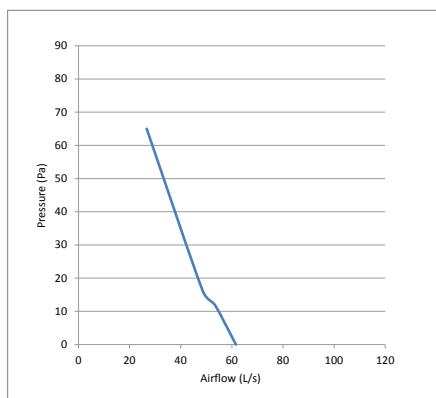

TECHNICAL DATA

DIMENSION INFORMATION (mm)

Models	A	B	C
FAN0529-FAN1002	275	170	-
FAN1009	275	170	-
FAN0531 - FAN0533	275	170	-
FAN0530 - FAN0967	275	170	500
FAN1060	275	170	500
FAN0532 - FAN0534	275	170	500
FAN0739 - FAN0740	275	170	500

▶ Dimensions - Thru Roof Fans

TECHNICAL SPECIFICATION

Models	FAN0529 FAN0530 FAN0740	FAN1002 FAN0967	FAN0531 FAN0532 FAN0739	FAN0533 FAN0534	FAN1009 FAN1060
Supply Voltage	220-240VAC	220-240VAC	220-240VAC	220-240VAC	220-240VAC
Fan	Centrifugal	Centrifugal	Axial	Axial	Axial - Whisper
Fan Performance	153 l/s, 550m ³ /hr	153 l/s, 550m ³ /hr	75 l/s, 270m ³ /hr	75 l/s, 270m ³ /hr	89 l/s, 320m ³ /hr
Fan Wattage	58W	58W	44W	44W	46W
Maximum Pressure	320 Pa	320 Pa	80 Pa	130 Pa	130 Pa
Fan Speed	2500rpm	2500rpm	2850rpm	2850rpm	2750rpm
Sound Level @ 1m	62 db(A)	62 db(A)	55 db(A)	55 db(A)	38 db(A)
Operating Temp	-25 - +50°C	-25 - +50°C	-20 - +80°C	-20 - +80°C	-20 - +80°C
IP Rating	IPX4	IPX4	IPX2	IPX2	IPX2

▶ Performance - FAN0529/FAN0530/FAN0740

▶ Performance - FAN0531/FAN0532/FAN0739

▶ Performance - FAN0533/FAN0534

▶ Performance - FAN1009/FAN1060