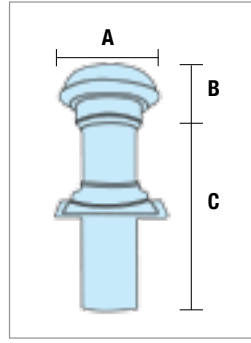

TECHNICAL DATA

DIMENSION INFORMATION (mm)

Models	A	B	C
FAN0529-FAN1002	275	170	-
FAN1009	275	170	-
FAN0531 - FAN0533	275	170	-
FAN0530 - FAN0967	275	170	500
FAN1060	275	170	500
FAN0532 - FAN0534	275	170	500
FAN0739 - FAN0740	275	170	500

▶ Dimensions - Thru Roof Fans

TECHNICAL SPECIFICATION

Models	FAN0529 FAN0530 FAN0740	FAN1002 FAN0967	FAN0531 FAN0532 FAN0739	FAN0533 FAN0534	FAN1009 FAN1060
Supply Voltage	220-240VAC	220-240VAC	220-240VAC	220-240VAC	220-240VAC
Fan	Centrifugal	Centrifugal	Axial	Axial	Axial - Whisper
Fan Performance	153 l/s, 550m ³ /hr	153 l/s, 550m ³ /hr	75 l/s, 270m ³ /hr	75 l/s, 270m ³ /hr	89 l/s, 320m ³ /hr
Fan Wattage	58W	58W	44W	44W	46W
Maximum Pressure	320 Pa	320 Pa	80 Pa	130 Pa	130 Pa
Fan Speed	2500rpm	2500rpm	2850rpm	2850rpm	2750rpm
Sound Level @ 1m	62 db(A)	62 db(A)	55 db(A)	55 db(A)	38 db(A)
Operating Temp	-25 - +50°C	-25 - +50°C	-20 - +80°C	-20 - +80°C	-20 - +80°C
IP Rating	IPX4	IPX4	IPX2	IPX2	IPX2