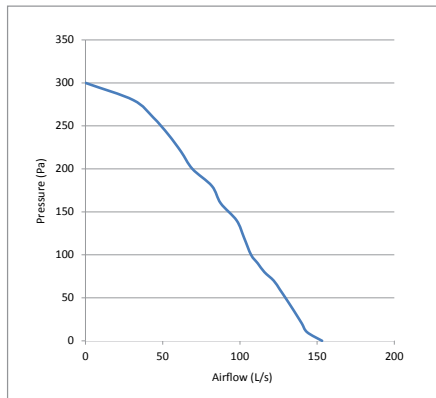

TECHNICAL SPECIFICATION

Models	FAN0529 FAN0530 FAN0740	FAN1002 FAN0967	FAN0531 FAN0532 FAN0739	FAN0533 FAN0534	FAN1009 FAN1060
Supply Voltage	220-240VAC	220-240VAC	220-240VAC	220-240VAC	220-240VAC
Fan	Centrifugal	Centrifugal	Axial	Axial	Axial - Whisper
Fan Performance	153 l/s, 550m³/hr	153 l/s, 550m³/hr	75 l/s, 270m³/hr	75 l/s, 270m³/hr	89 l/s, 320m³/hr
Fan Wattage	58W	58W	44W	44W	46W
Maximum Pressure	320 Pa	320 Pa	80 Pa	130 Pa	130 Pa
Fan Speed	2500rpm	2500rpm	2850rpm	2850rpm	2750rpm
Sound Level @ 1m	62 db(A)	62 db(A)	55 db(A)	55 db(A)	38 db(A)
Operating Temp	-25 - +50°C	-25 - +50°C	-20 - +80°C	-20 - +80°C	-20 - +80°C
IP Rating	IPX4	IPX4	IPX2	IPX2	IPX2

▶ Performance - FAN0529/FAN0530/FAN0740